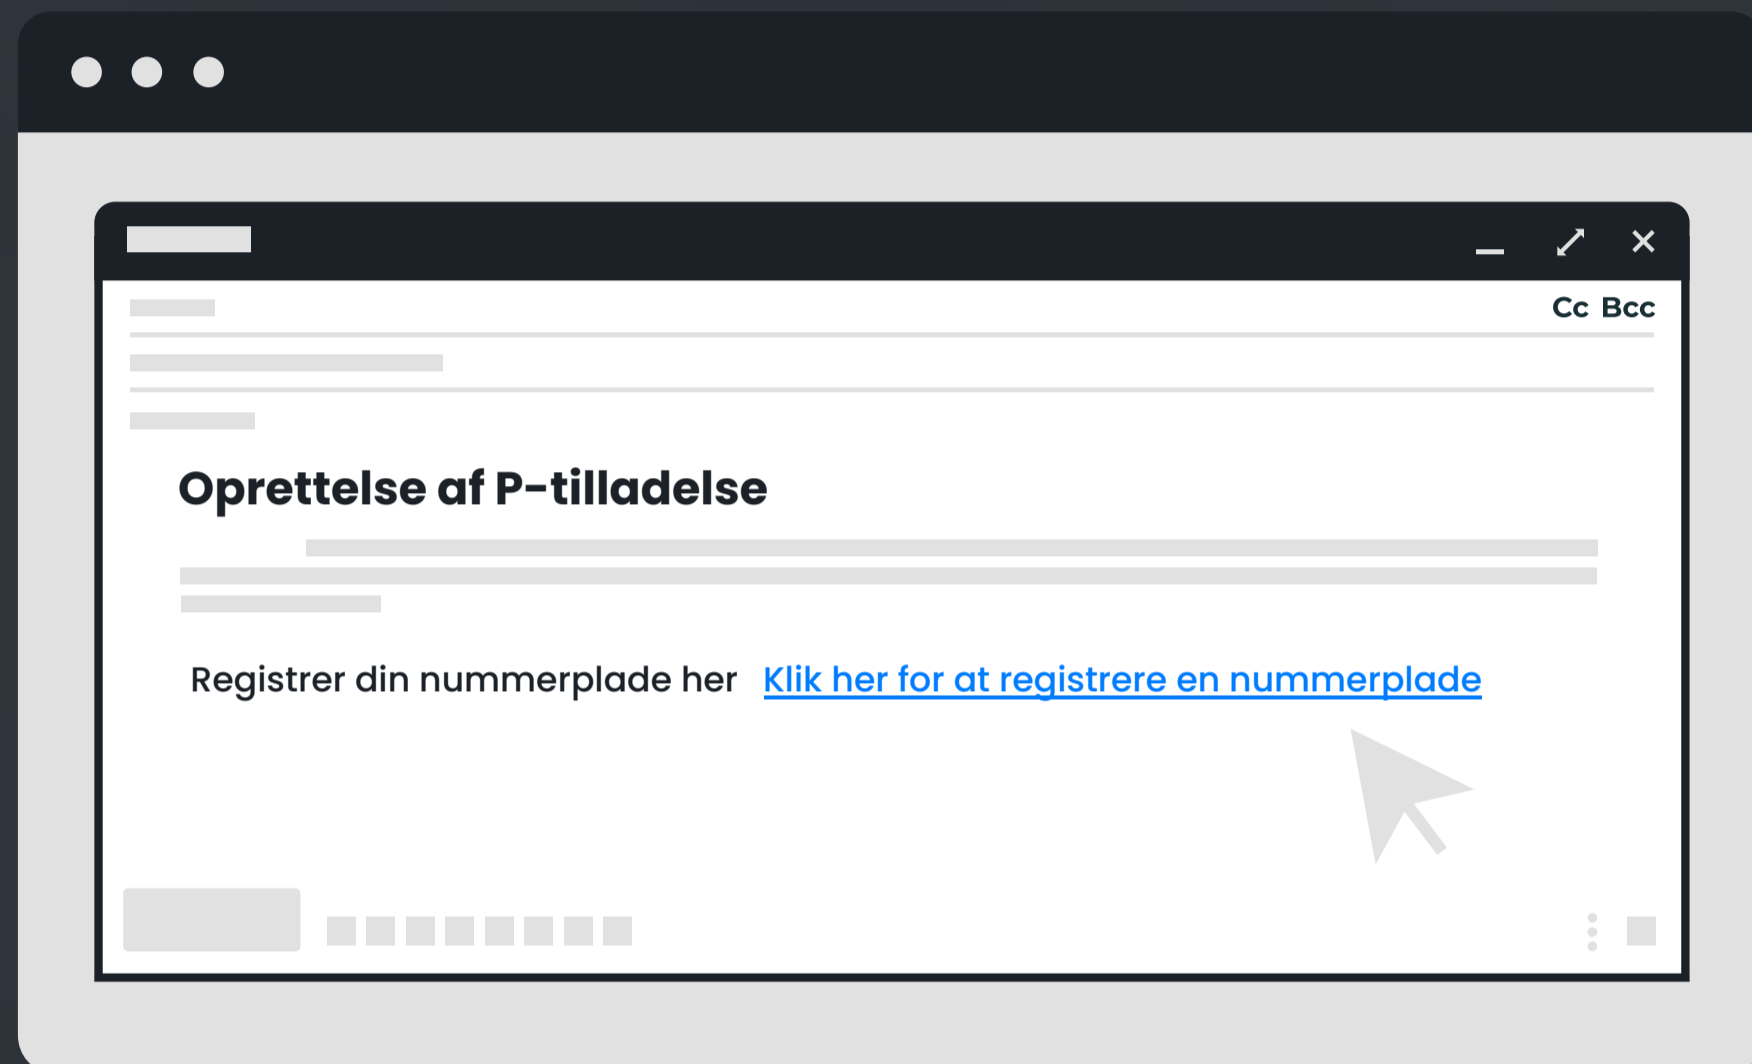

The logo for 'Plot' features a red location pin icon on the left, with the word 'Plot' in a bold, white, sans-serif font to its right.

Plot

Guide

1

Vi har sendt dig et link til registrering af nummerplade