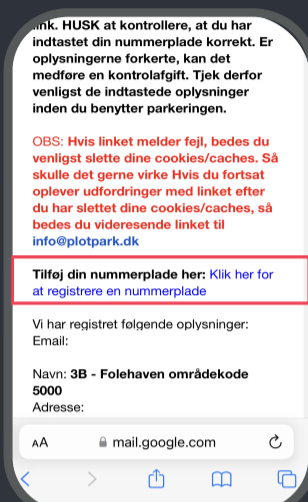

Guide for Adding a Web App/Browser

Need help? Call +45 5353 2500 or contact us at info@plotpark.dk

Download the link as an APP

1 Click on the link from your mobile phone