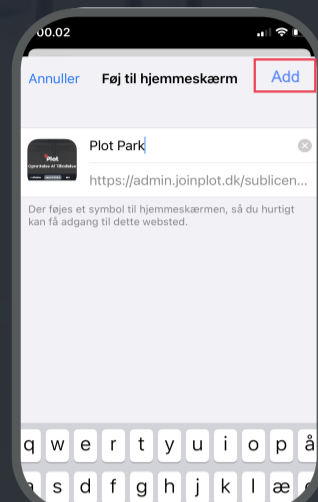

4 Select "Add"