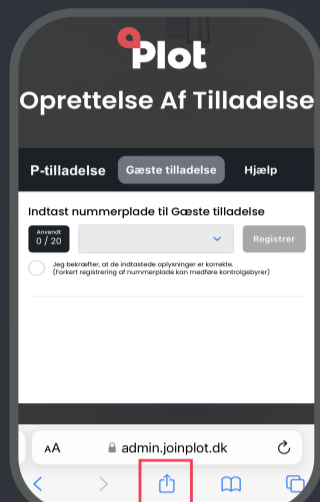

2 Click on this "icon"